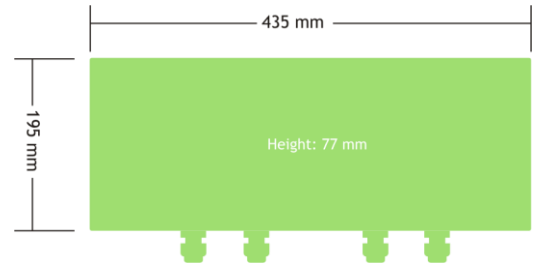

Specifications

Power Supply

Power supply voltage	11 to 30 Vdc
Supply current (Max)	3.5 A

Radio

Radio type	Licence exempt transceiver
Radio frequency	2.4 GHz
Transmit power	10 mW
Range	Up to 800 m

Environmental

Operating temperature range	0 to 50 °C
Storage temperature range	-20 to 70 °C
Maximum humidity	95% non-condensing
IP rating (excluding USB connector)	IP65

Mechanical